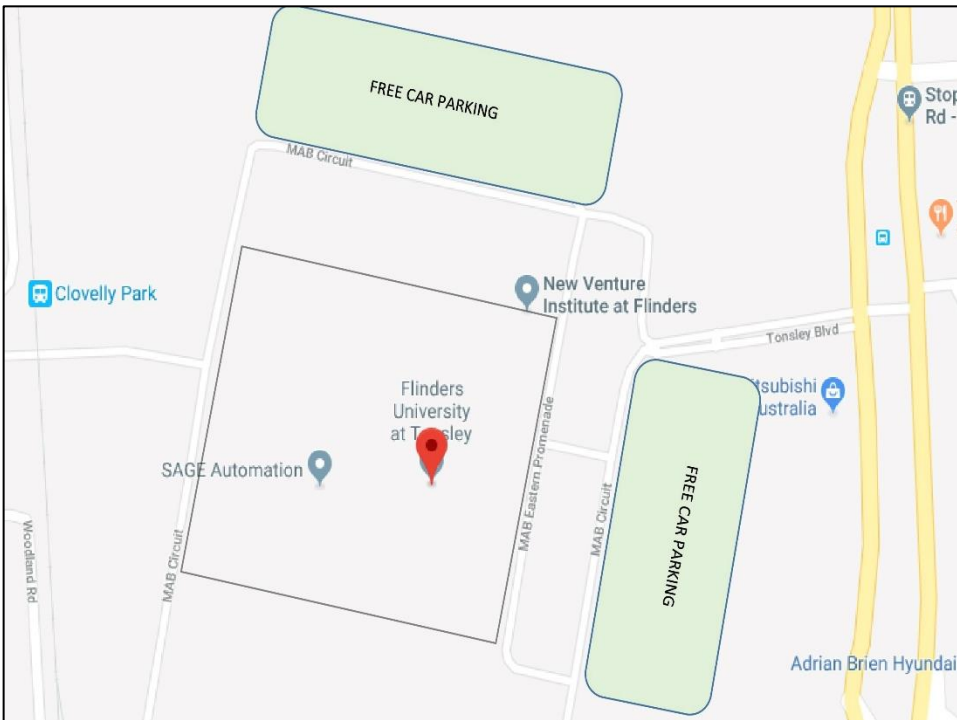

## THEATRE 1, TONSLEY CAMPUS, FLINDERS UNIVERSITY

Enter through front open foyer on Mab Eastern Promenade

### TONSLEY PRECINCT MAP

- |   |   |   |                                  |   |                    |
|---|---|---|----------------------------------|---|--------------------|
|  | Flinders University at Tonsley                              |  | Car Park (access via South Road) |  | Car Parking        |
|  | Flinders University Pod                                     |  | Entry/Exit                       |  | Disabled Parking   |
|  | Sustainable Industries Education Centre (including TAFE SA) |  | Bus Stop                         |  | Food & Beverage    |
|  | Tonsley Main Assembly Building (MAB)                        |  | Train Station                    |  | Pedestrian Walkway |
|  | Tonsley Central Forest                                      |  | Loop Bus Stop                    |  | Train Line         |

# MAP 2

### CAR PARKING

Free car parking available off either Mab Circuits opposite the Tonsley campus building.