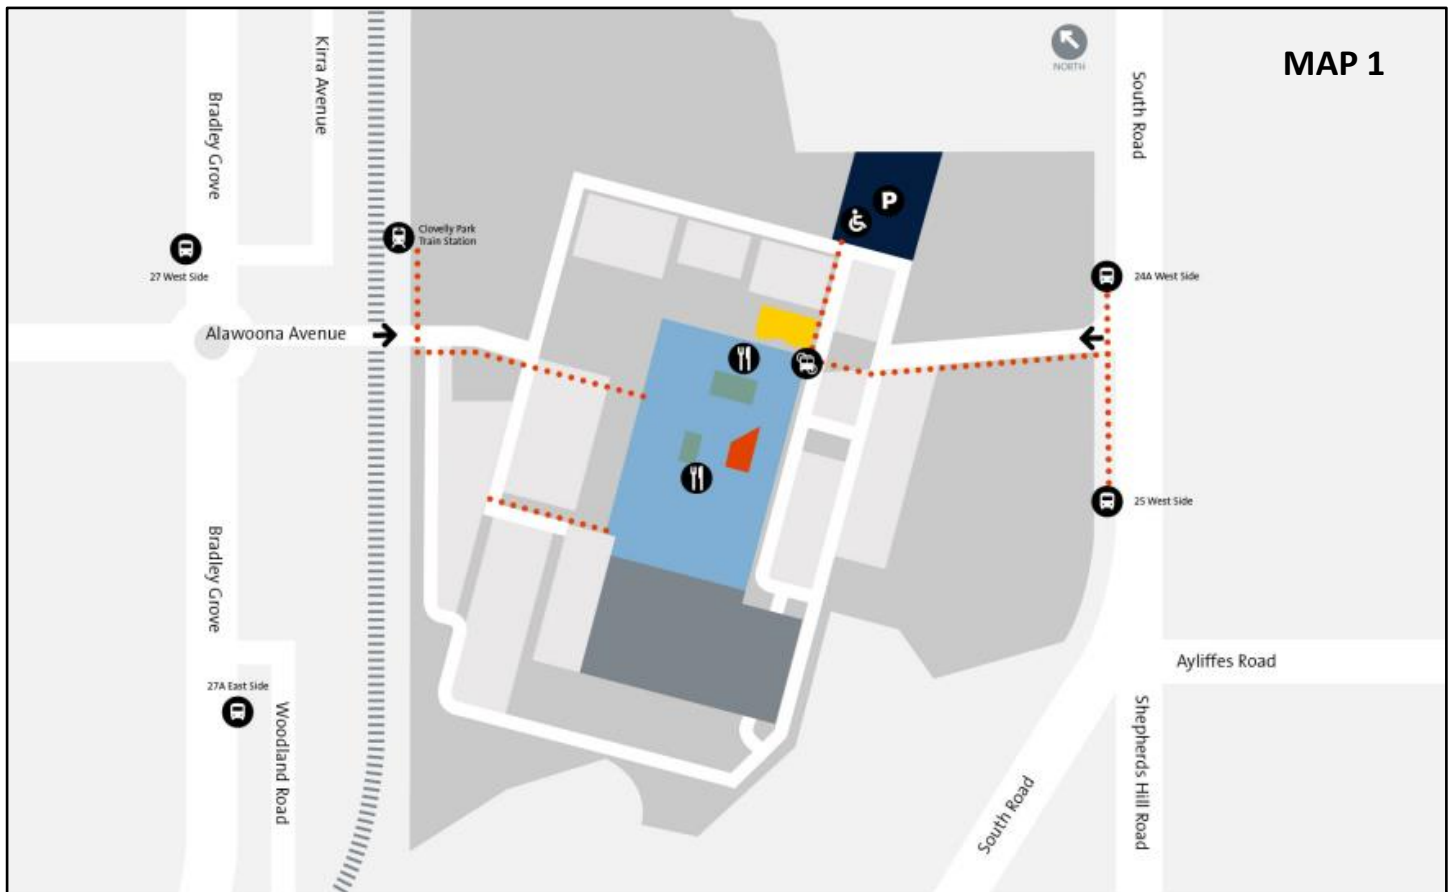

### TONSLEY PRECINCT MAP

- |   |   |   |                                  |   |                    |
|---|---|---|----------------------------------|---|--------------------|
|  | Flinders University at Tonsley                              |  | Car Park (access via South Road) |  | Car Parking        |
|  | Flinders University Pod                                     |  | Entry/Exit                       |  | Disabled Parking   |
|  | Sustainable Industries Education Centre (including TAFE SA) |  | Bus Stop                         |  | Food & Beverage    |
|  | Tonsley Main Assembly Building (MAB)                        |  | Train Station                    |  | Pedestrian Walkway |
|  | Tonsley Central Forest                                      |  | Loop Bus Stop                    |  | Train Line         |

### CAR PARKING

Free car parking available off either Mab Circuits opposite the Tonsley campus building.

### PUBLIC TRANSPORT

Clovelly Park train station on Alawoona Avenue side of Tonsley Campus (see Map 1)

### BUSES

27 West Side stop, Bradley Grove (see Map 1)